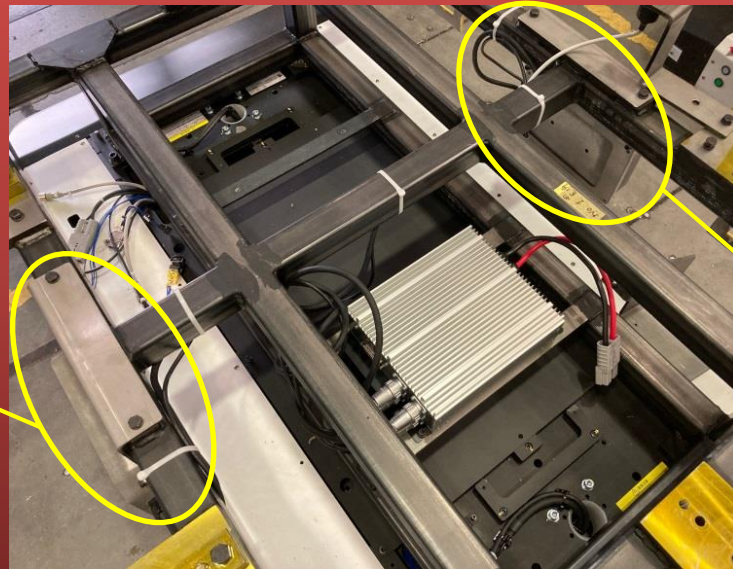

Wireless charging for AGVs

B&PLUS®

1 unit **2** heads

1kW Wireless charging

RCS1000 / SIPS1000A

Dedicated to 24V specifications

Charging unit for double heads

Compatible with both standard and long-range heads

RCS1000-CH
EP300-20150B

Standard head

RCS1000-CH-L

Long-range head

Double head specification with more freedom of installation

For example, ...
 Right side when carrying in luggage
 When you want to charge on the left side
 when carrying out

For example, ...
 At the entrance next to each other
 If you want to charge at two stops

High-power 1kW wireless charging compatible with previous charging units

RCS1000 / SIPS1000A

Compatible models Features	Double head connection specifications	Standard head connection specifications
RCS1000 / SIPS1000A 24V specification	RCS1000D-CA24	RCS1000-CA24 EP300-20140B
Power specifications	1kW max. 30V / 33.5A	
Size	200×230×80	160×210×80
Weight	About 4.7kg	About 2.8kg
Feature	Two passive heads can be connected	One passive head can be connected