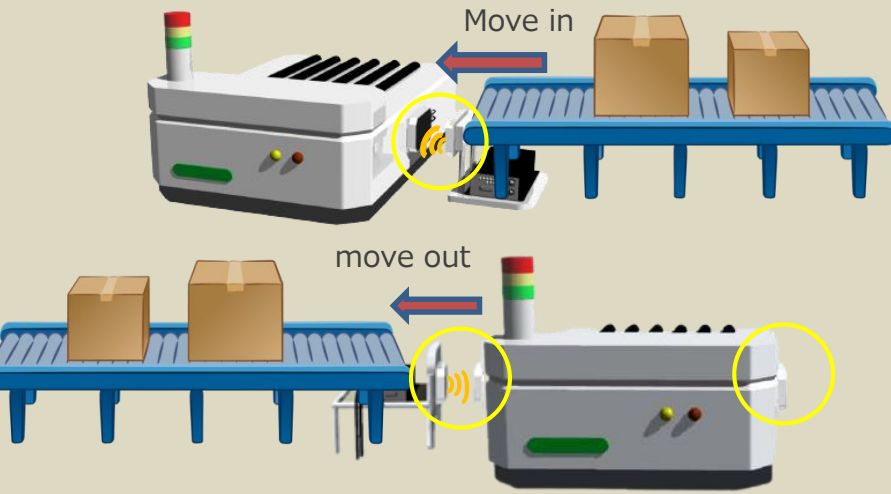

Wireless charging for AGVs

B&PLUS®

1 unit **2** heads

1kW Wireless charging

RCS1000 / SIPS1000A

Dedicated to 24V specifications

Charging unit for double heads

Compatible with both standard and long-range heads

RCS1000-CH
EP300-20150B

Standard head

RCS1000-CH-L

Long-range head

Double head specification with more freedom of installation

For example, ...
 Right side when carrying in luggage
 When you want to charge on the left side
 when carrying out

For example, ...
 At the entrance next to each other
 If you want to charge at two stops

High-power 1kW wireless charging compatible with previous charging units

RCS1000 / SIPS1000A

Compatible models Features	Double head connection specifications	Standard head connection specifications
RCS1000 / SIPS1000A 24V specification	RCS1000D-CA24	RCS1000-CA24 EP300-20140B
Power specifications	1kW max. 30V / 33.5A	
Size	200×230×80	160×210×80
Weight	About 4.7kg	About 2.8kg
Feature	Two passive heads can be connected	One passive head can be connected