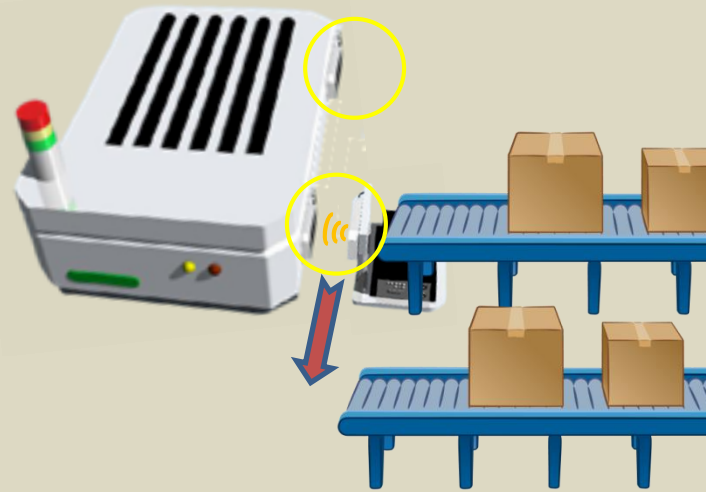

Wireless charging for AGVs

B&PLUS®

1 unit **2** heads

1kW Wireless charging

RCS1000 / SIPS1000A

Dedicated to 24V specifications

Charging unit for double heads

Compatible with both standard and long-range heads

RCS1000-CH
EP300-20150B

Standard head

RCS1000-CH-L

Long-range head

Double head specification with more freedom of installation

For example, ...
 Right side when carrying in luggage
 When you want to charge on the left side
 when carrying out

For example, ...
 At the entrance next to each other
 If you want to charge at two stops

High-power 1kW wireless charging compatible with previous charging units

RCS1000 / SIPS1000A

Compatible models Features	Double head connection specifications	Standard head connection specifications
RCS1000 / SIPS1000A 24V specification	RCS1000D-CA24	RCS1000-CA24 EP300-20140B
Power specifications	1kW max. 30V / 33.5A	
Size	200×230×80	160×210×80
Weight	About 4.7kg	About 2.8kg
Feature	Two passive heads can be connected	One passive head can be connected