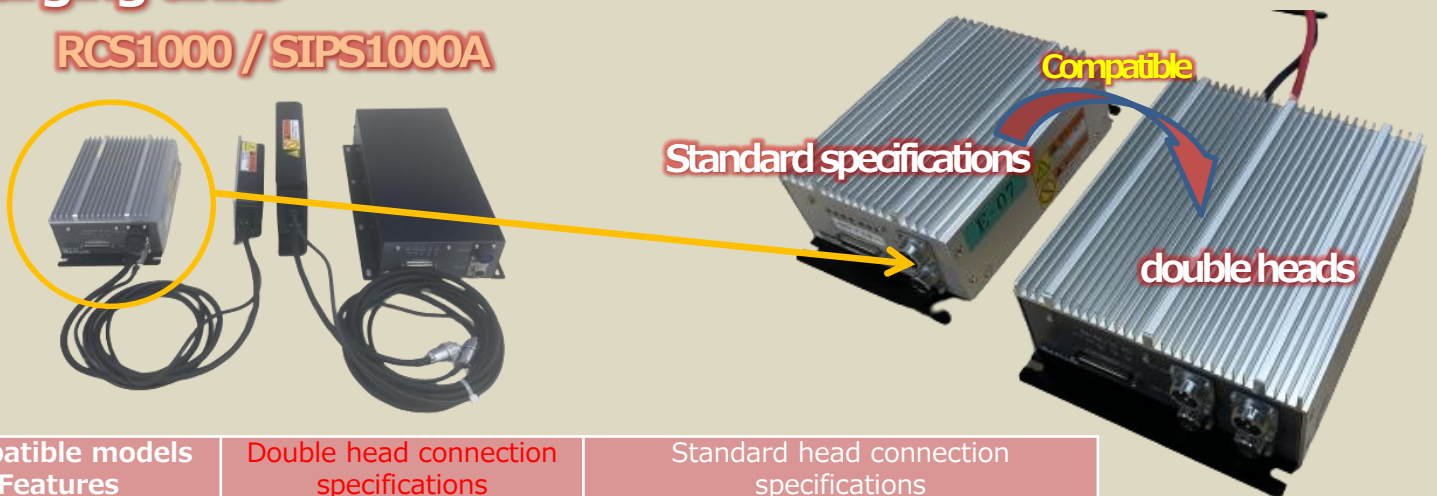

Wireless charging for AGVs

B&PLUS®

1 unit **2** heads

1kW Wireless charging

RCS1000 / SIPS1000A

Dedicated to 24V specifications

Charging unit for double heads

Compatible with both standard and long-range heads

RCS1000-CH
EP300-20150B

Standard head

RCS1000-CH-L

Long-range head

Double head specification with more freedom of installation

For example, ...
 Right side when carrying in luggage
 When you want to charge on the left side
 when carrying out

For example, ...
 At the entrance next to each other
 If you want to charge at two stops

High-power 1kW wireless charging compatible with previous charging units

RCS1000 / SIPS1000A

Compatible models Features	Double head connection specifications	Standard head connection specifications
RCS1000 / SIPS1000A 24V specification	RCS1000D-CA24	RCS1000-CA24 EP300-20140B
Power specifications	1kW max. 30V / 33.5A	
Size	200×230×80	160×210×80
Weight	About 4.7kg	About 2.8kg
Feature	Two passive heads can be connected	One passive head can be connected